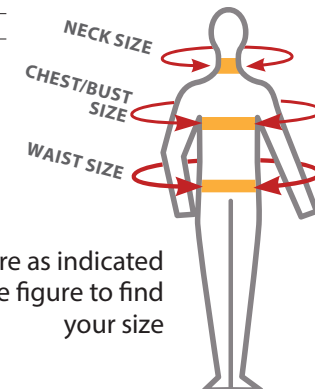

SIZE CONVERSIONS

Coverall/Action Back

REGULAR

	77R	82R	87R	92R	97R	102R	107R	112R	
Chest	54	56	58	60	62	64	66	68	
Waist	43	45	47	49	51	53	55	57	
In leg	77	79	81	83	85	87	89	91	
	S		M		L		XL		XXL

STOUT

	87ST	92ST	97ST	102ST	107ST	112ST	117ST	122ST	127ST	132ST	137ST	
Chest	60	62	64	66	68	70	72	74	76	78	80	
Waist	48	50	52	54	56	58	60	62	64	66	68	
Inleg	70	72	74	76	78	80	82	83	84	85	86	
	M		L		XL		XXL		3XL		4XL	5XL

LONG

	79L	84L	89L	94L
Chest	55	57	59	61
Waist	45	47	49	51
Inleg	83	85	87	89
	S	M	L	XL

Work Drill Pants

REGULAR

Imperial Size	26	28	30	32	34	36	38	40	42	44	46	48	50
Corresponding Size	67R	72R	77R	82R	87R	92R	97R	102R	107R	112R	117R		
		XS	S		M	L		XL	XXL		3XL	4XL	

STOUT

Imperial Size	34	36	38	40	42	44	46	48	50	52	54
Corresponding Size	87ST	92ST	97ST	102ST	107ST	112ST	117ST	122ST	127ST	132ST	137ST
	M	L		XL	XXL		3XL	4XL		5XL	

LONG

Imperial Size	31	33	35	37
Corresponding Size	79L	84L	89L	94L
	S	M	L	

Measure as indicated on the figure to find your size

Safety wear and Workwear

(Jackets, Jumpers, Vests, Polos, T-Shirts, Shirts)

To Fit Chest (cm) loose fit	73	80	87	95	102	110	117	125	133	141	157	173
Corresponding size	XXS	XS	S	M	L	XL	2XL	3XL	4XL	5XL	7XL	9XL